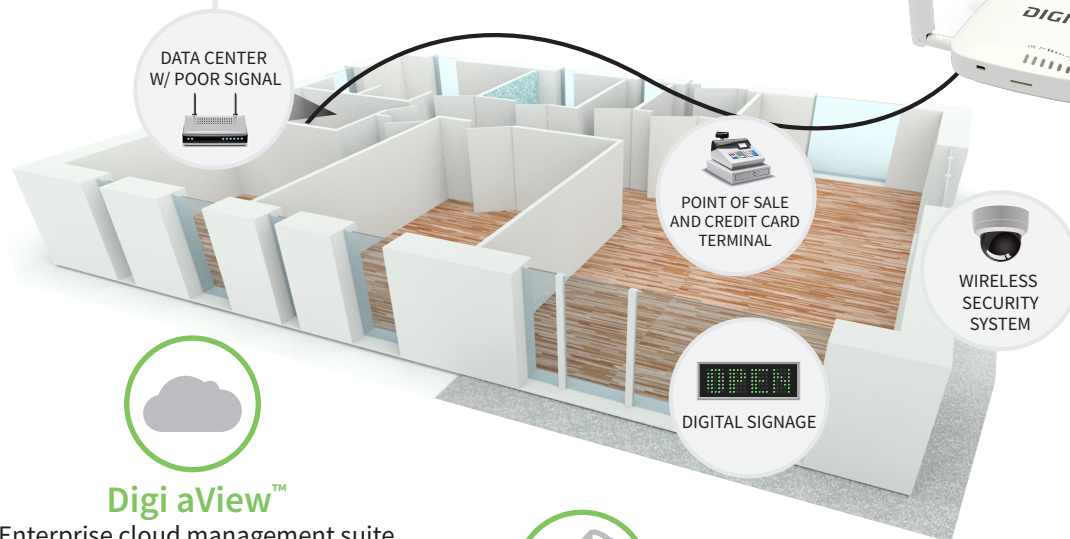

NOW AVAILABLE Certified Embedded LTE

Digi 6310-DX Cellular Extender + SONICWALL™

Digi® 6310-DX is the perfect SonicWALL cellular companion and supports all SonicWALL firewalls and appliances. Its embedded LTE module and high-gain antennas easily outperform USB cell modems. Digi 6310-DX includes a temporary battery pack that can be used for a site survey to find your site's strongest cell signal. Each Digi 6310-DX includes rapid mounting accessories to quickly mount and remotely power the Digi 6310-DX.

SonicWALL:

The Digi 6300-CX supports all SonicWALL TZ, NSA, SRA and email, firewalls, appliances

Complements Existing Infrastructure

Enterprise-grade embedded LTE that can't be matched by USB modems

Competitively Priced

Best price for performance. May qualify for preferred rate plans not available for USB

Primary or Backup Connectivity

Verizon certified

LTE

DATA CENTER
W/ POOR SIGNAL

POINT OF SALE
AND CREDIT CARD
TERMINAL

WIRELESS
SECURITY
SYSTEM

Digi 6310-DX
CELLULAR EXTENDER

PoE Power
Optional PoE injector

Digi aView™

Enterprise cloud management suite

DIGITAL SIGNAGE

Temporary Battery Pack

Optional battery for site survey to identify optimal signal strength placement